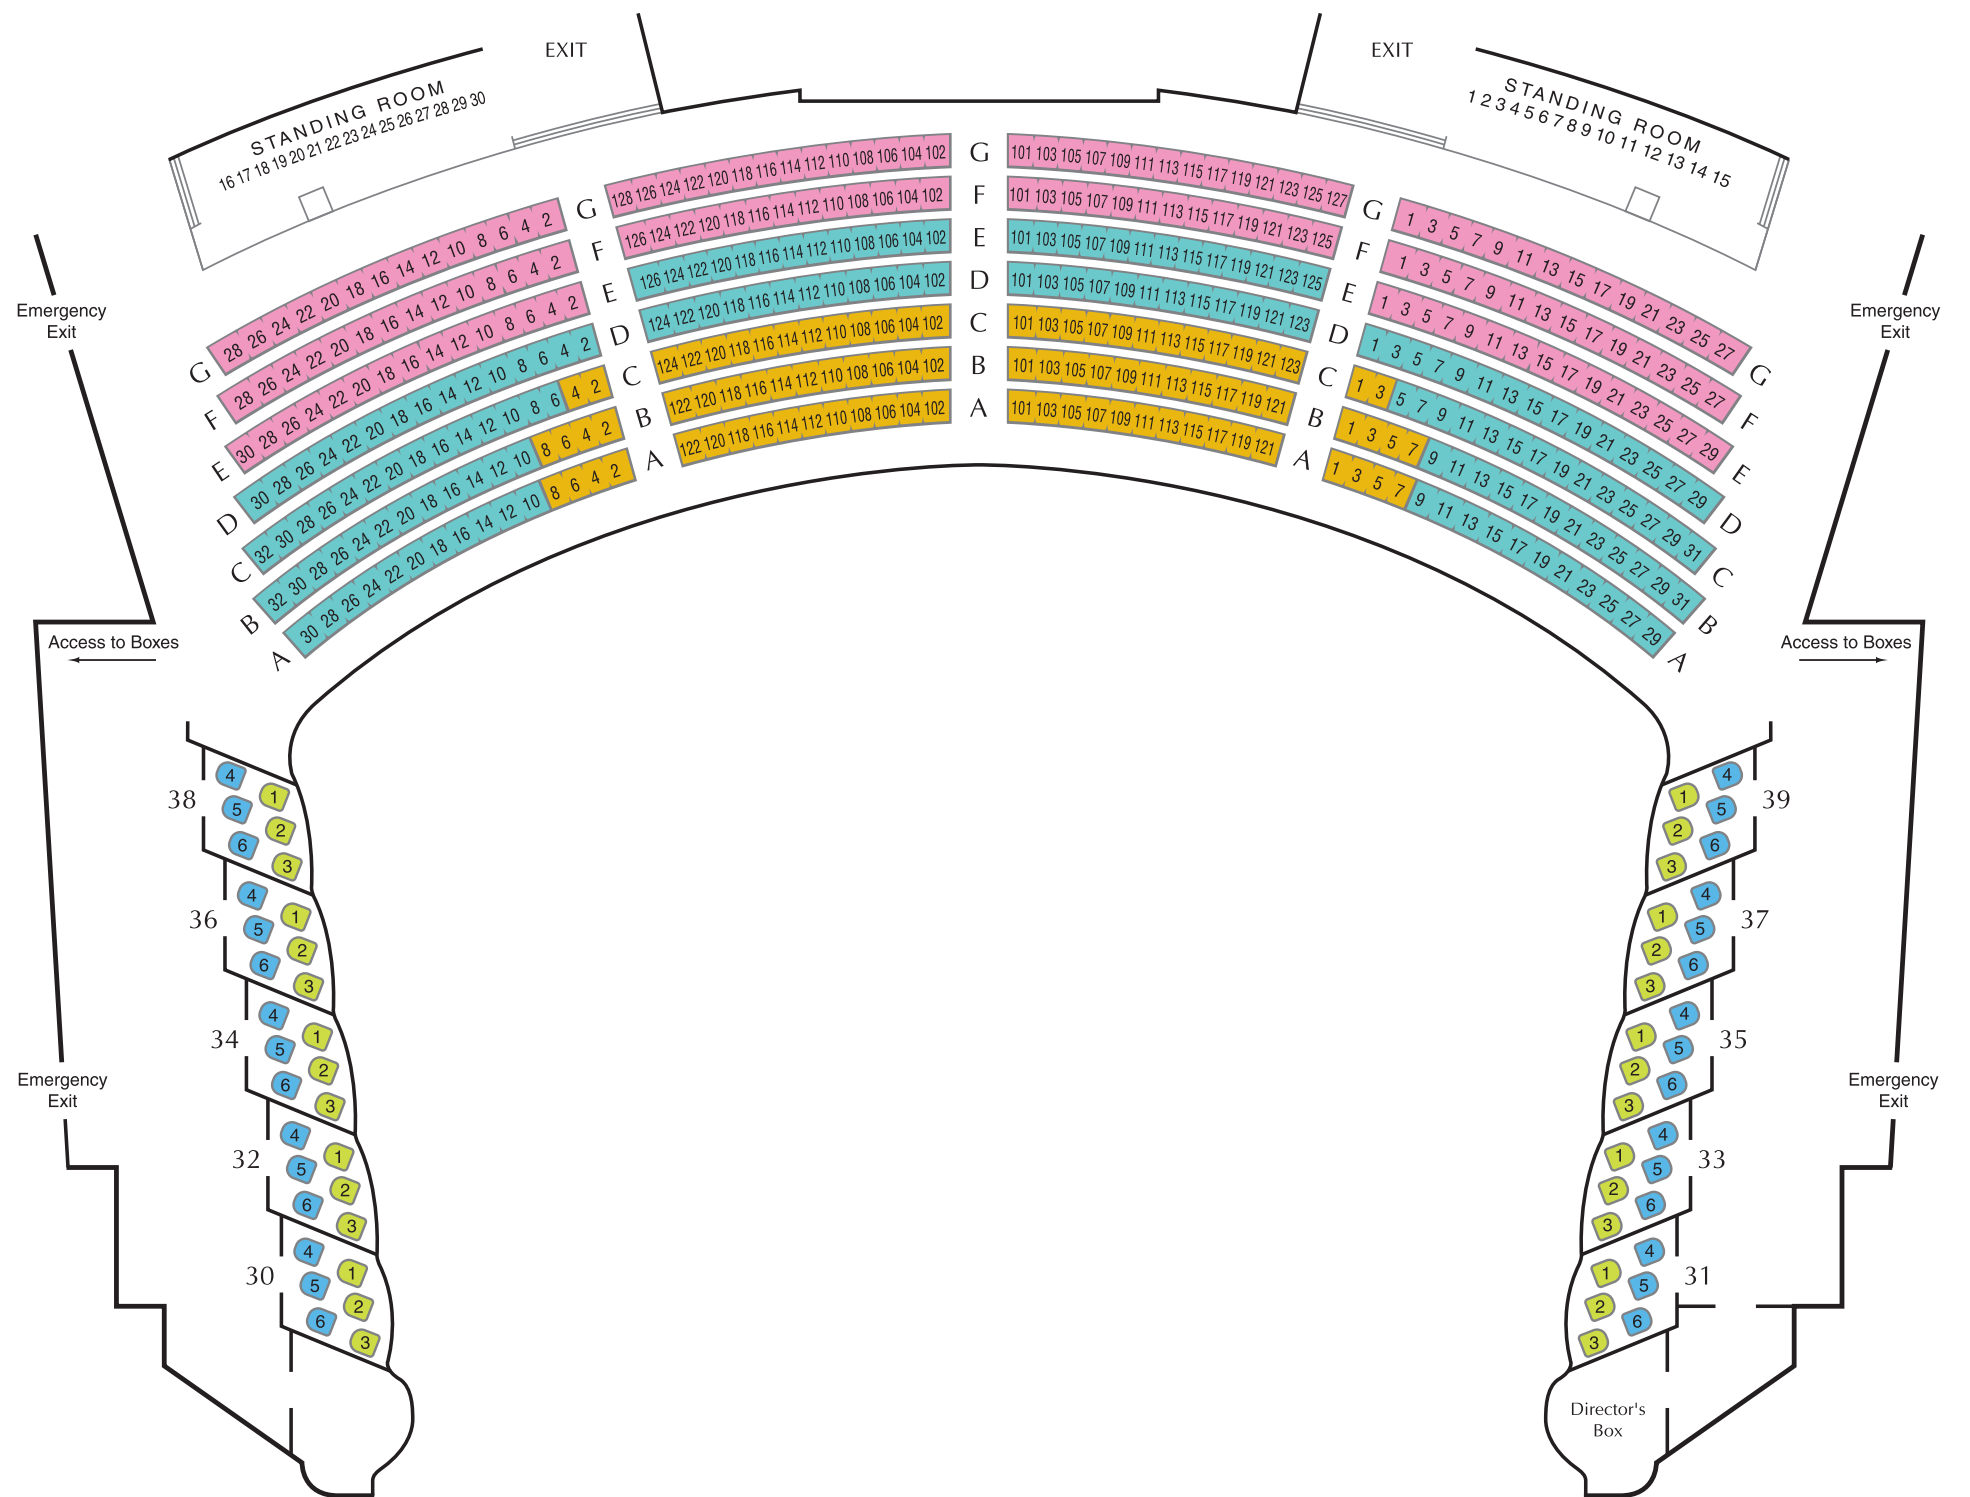

### Primary Seating Sections

- Orchestra Premium Aisle
- Orchestra Premium
- Orchestra Prime
- Orchestra Front Side
- Orchestra Balance
- Orchestra Rear
- Standing Room

FAMILY CIRCLE

BALCONY

DRESS CIRCLE

GRAND TIER

**PARTERRE**

ORCHESTRA

**Primary Seating Sections**

-  Parterre Center Premium
-  Parterre Center
-  Parterre Side Box Rear
-  Parterre Side Box Front

FAMILY CIRCLE

BALCONY

DRESS CIRCLE

**GRAND TIER**

PARTERRE

ORCHESTRA

**Primary Seating Sections**

- Grand Tier Premium
- Grand Tier Prime
- Grand Tier Balance
- Grand Tier Box Front
- Grand Tier Box Rear

FAMILY CIRCLE

BALCONY

**DRESS CIRCLE**

GRAND TIER

## Primary Seating Sections

- Family Circle Premium
- Family Circle Prime
- Family Circle Balance
- Family Circle Boxes

Score Desks 1–24 available only through the Metropolitan Opera Guild Education Department. Totally obstructed view.