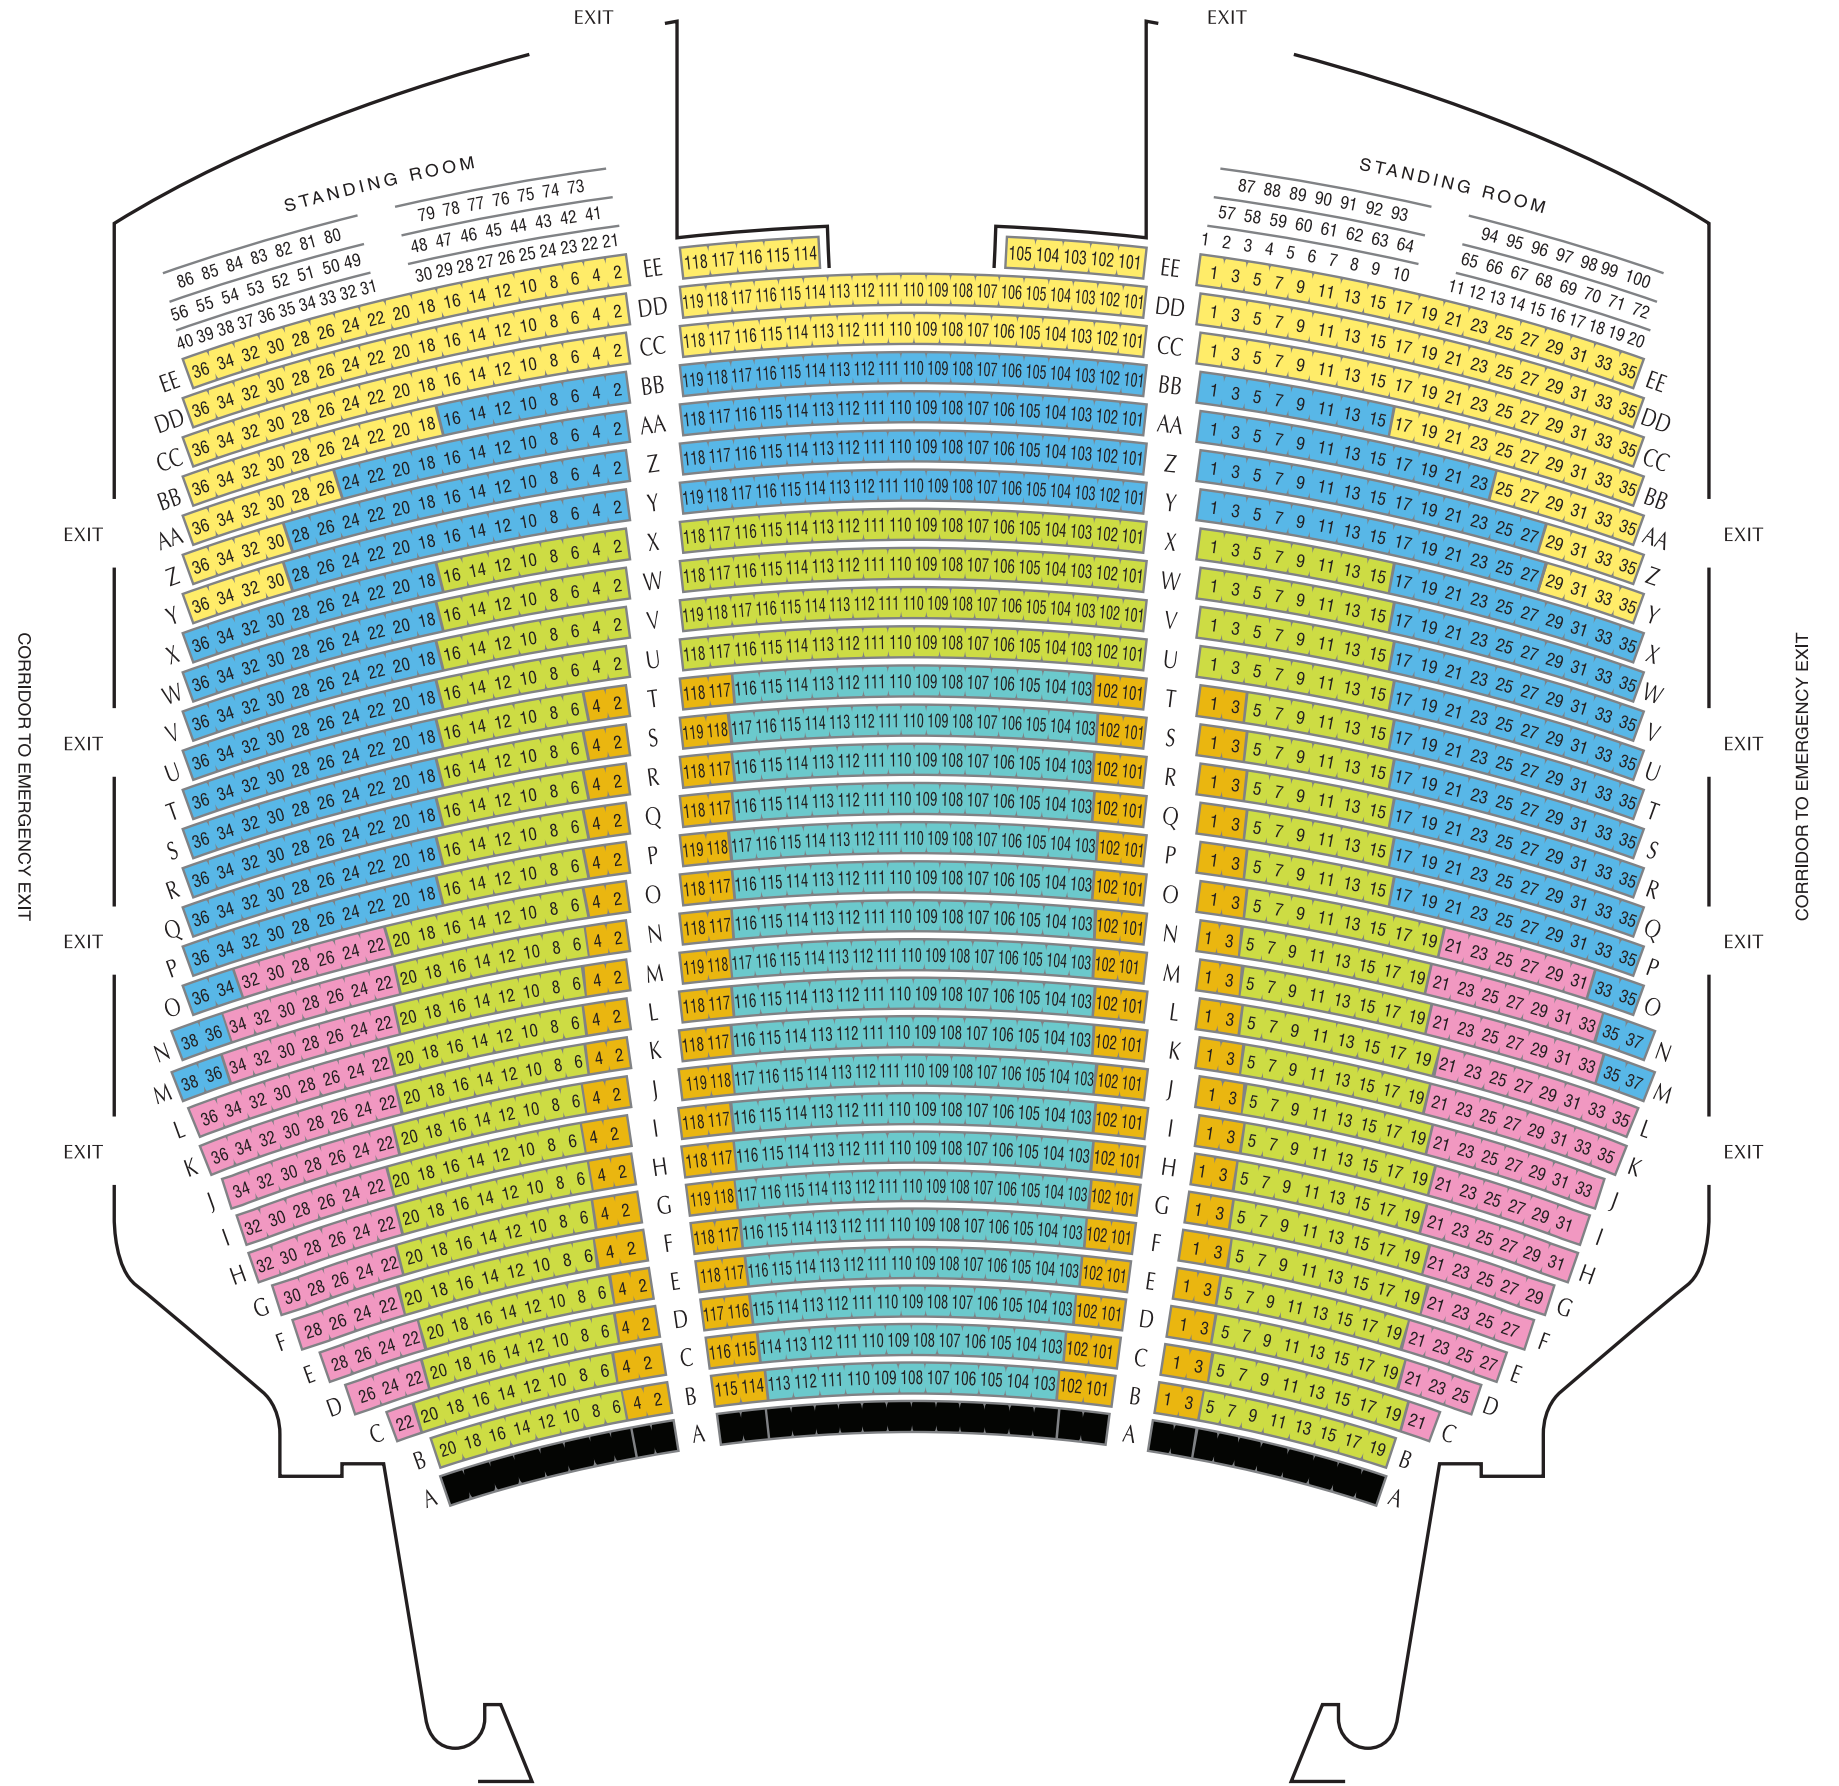

FAMILY CIRCLE

BALCONY

DRESS CIRCLE

GRAND TIER

PARTERRE

ORCHESTRA

### Primary Seating Sections

- Orchestra Premium Aisle
- Orchestra Premium
- Orchestra Prime
- Orchestra Front Side
- Orchestra Balance
- Orchestra Rear
- Standing Room

FAMILY CIRCLE

BALCONY

DRESS CIRCLE

GRAND TIER

**PARTERRE**

ORCHESTRA

**Primary Seating Sections**

-  Parterre Center Premium
-  Parterre Center
-  Parterre Side Box Rear
-  Parterre Side Box Front

FAMILY CIRCLE

BALCONY

DRESS CIRCLE

**GRAND TIER**

PARTERRE

ORCHESTRA

**Primary Seating Sections**

- Dress Circle Premium
- Dress Circle Prime
- Dress Circle Balance
- Dress Circle Boxes

FAMILY CIRCLE

**BALCONY**

DRESS CIRCLE

GRAND TIER