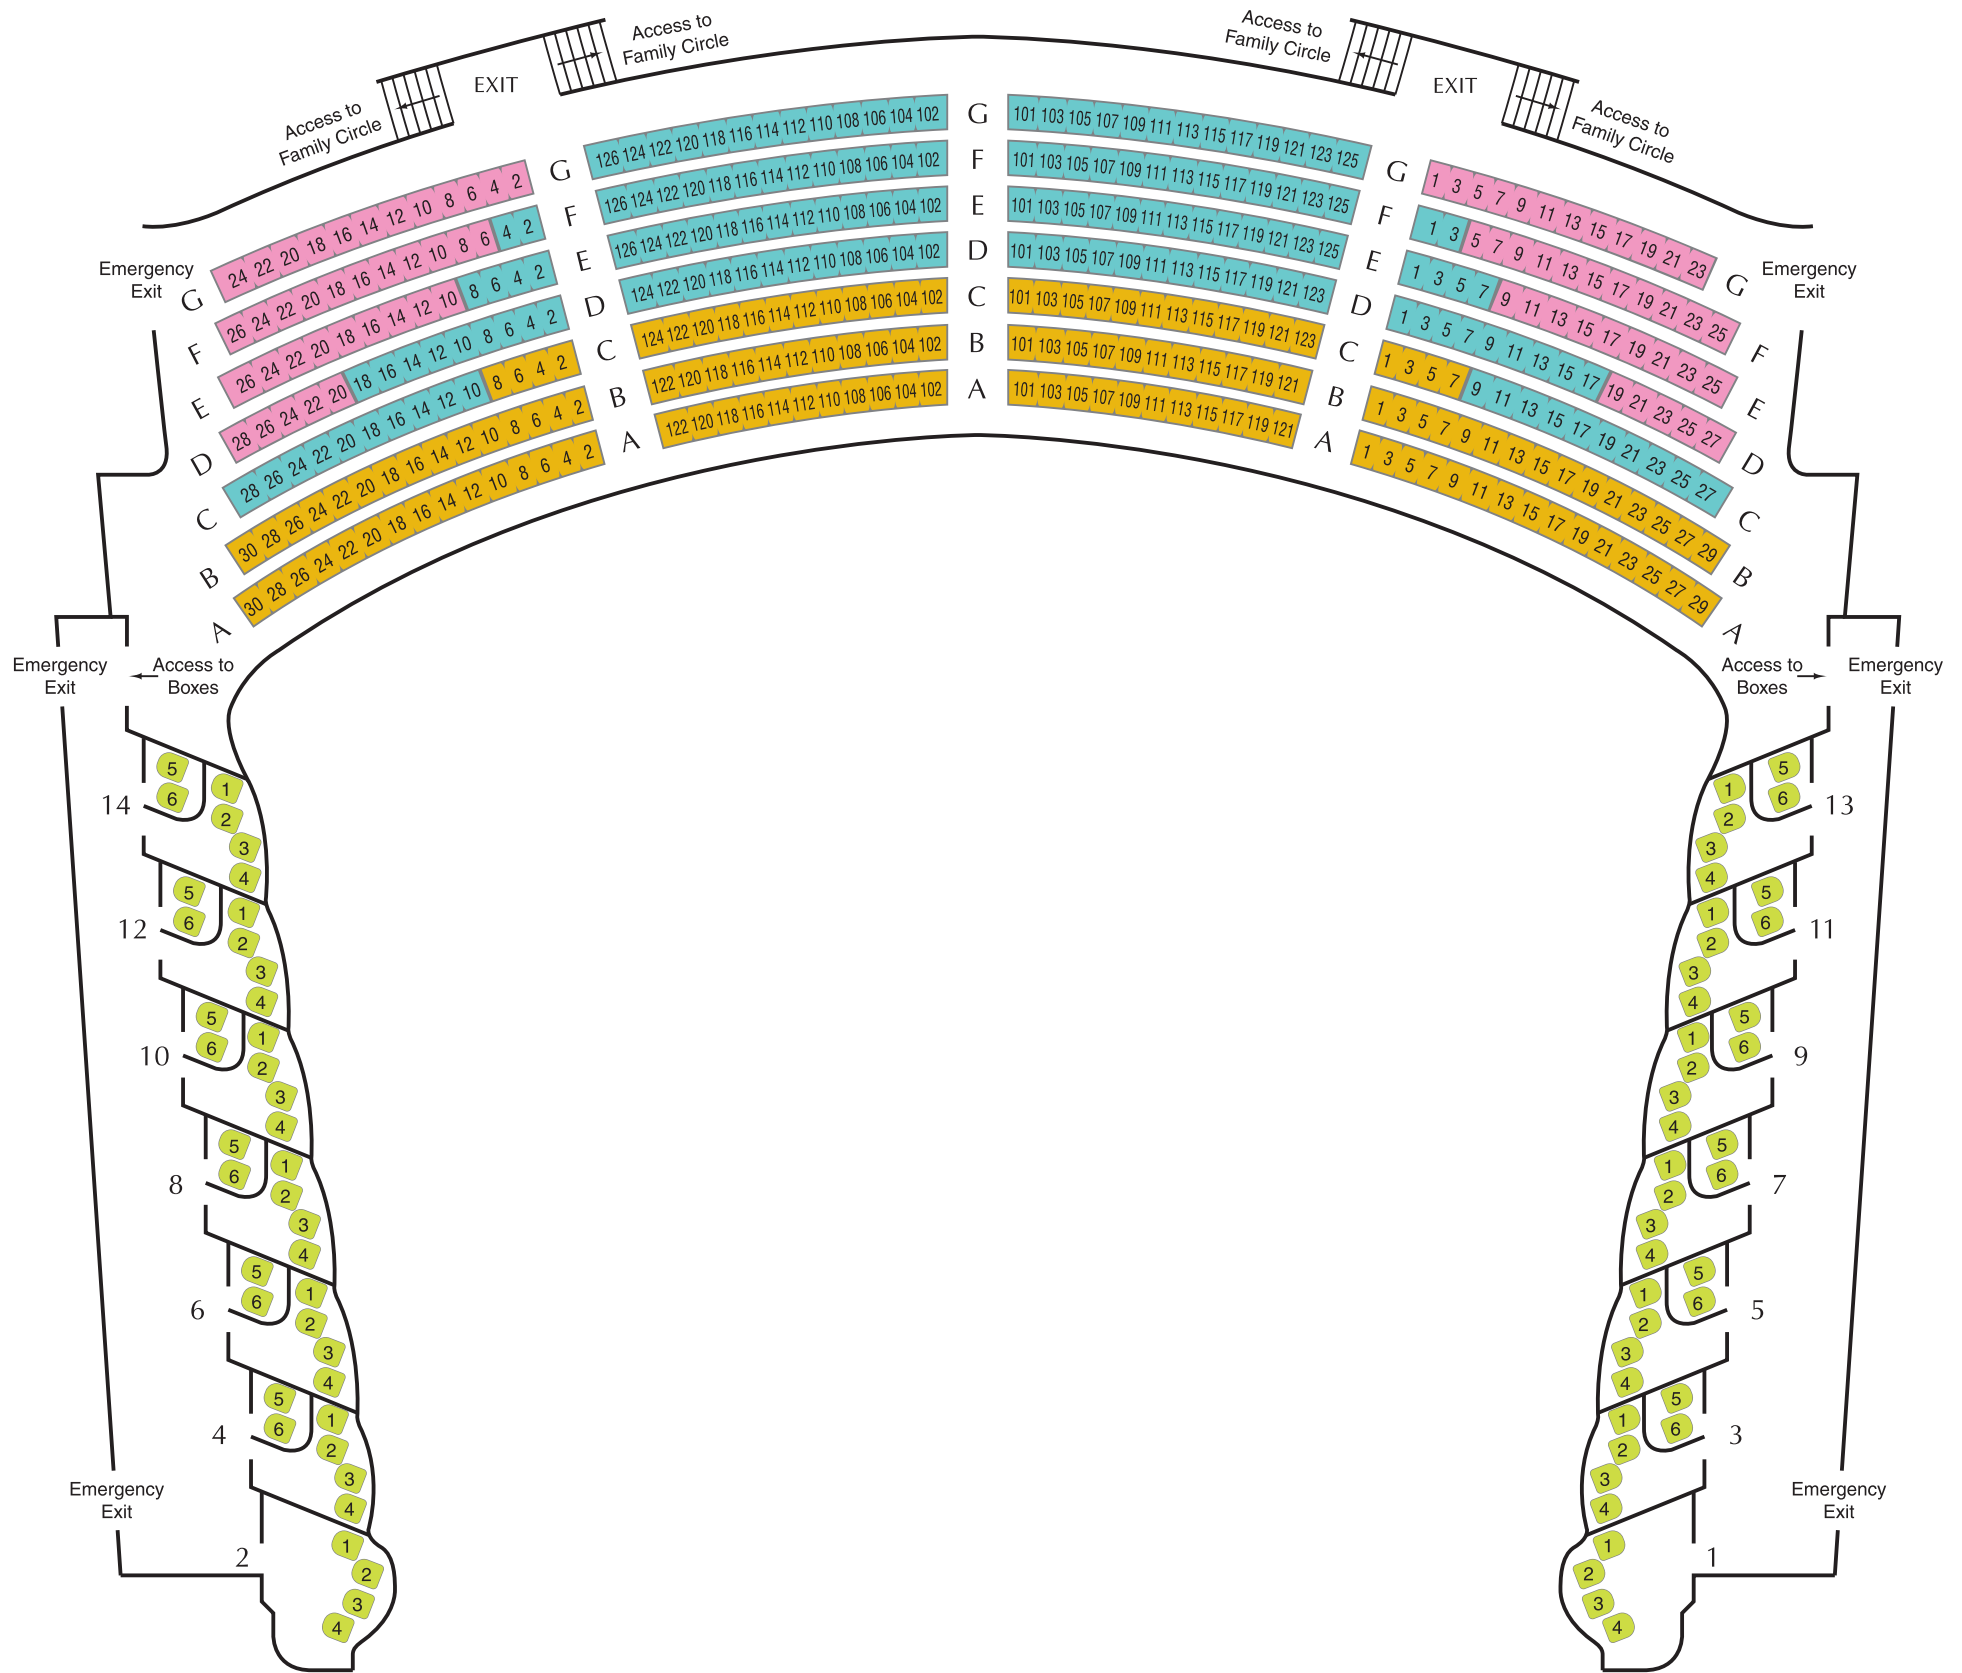

Primary Seating Sections

- Balcony Premium
- Balcony Prime
- Balcony Balance
- Balcony Boxes