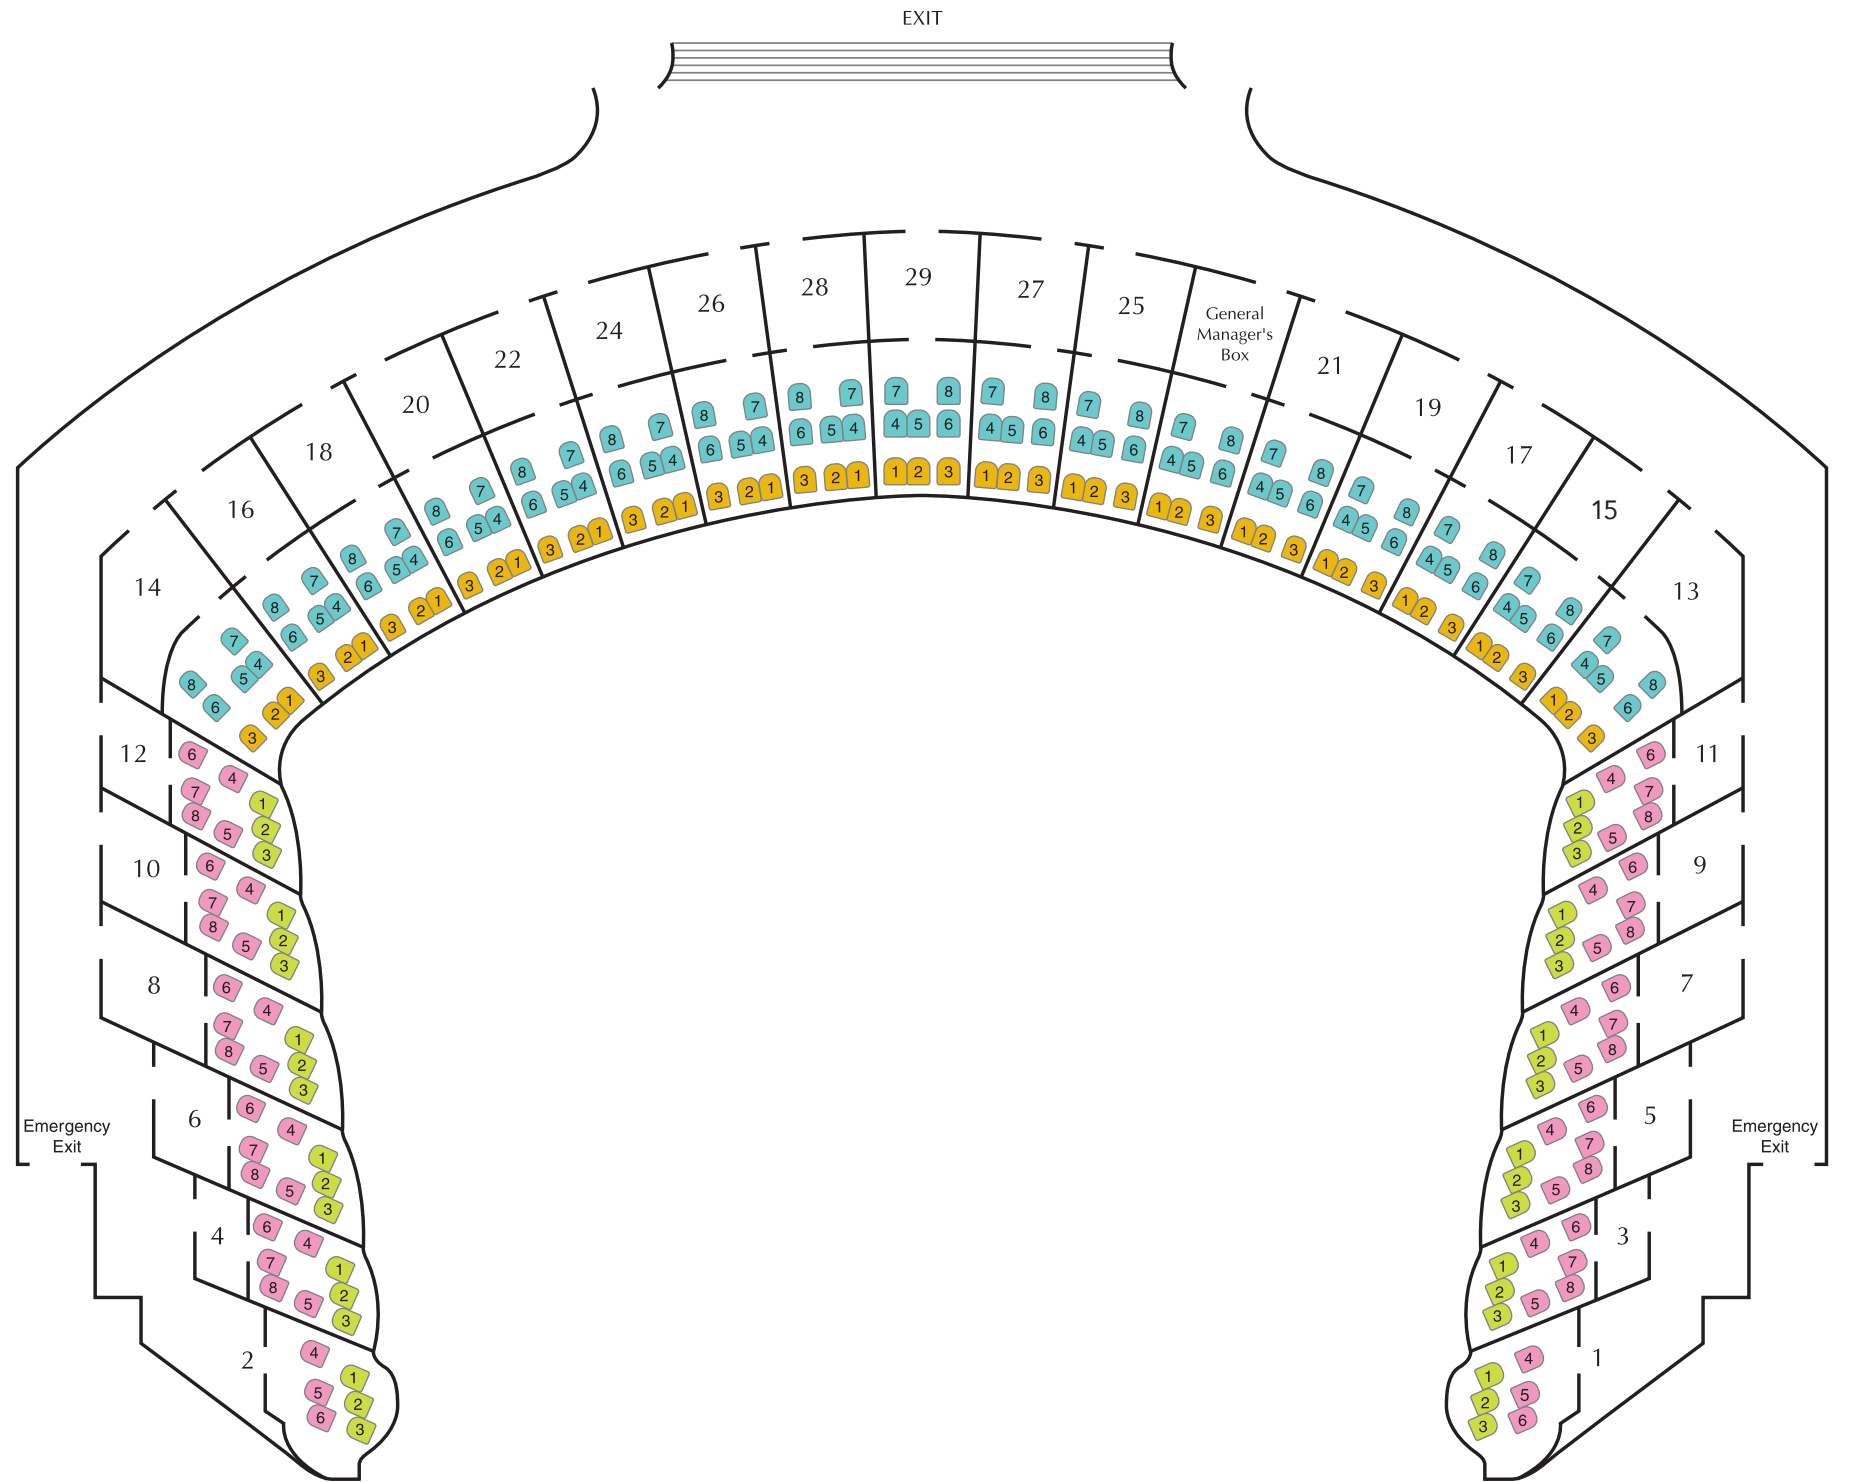

### Primary Seating Sections

- Orchestra Premium Aisle
- Orchestra Premium
- Orchestra Prime
- Orchestra Front Side
- Orchestra Balance
- Orchestra Rear
- Standing Room

FAMILY CIRCLE

BALCONY

DRESS CIRCLE

GRAND TIER

**PARTERRE**

ORCHESTRA

**Primary Seating Sections**

-  Parterre Center Premium
-  Parterre Center
-  Parterre Side Box Rear
-  Parterre Side Box Front

FAMILY CIRCLE

BALCONY

DRESS CIRCLE

**GRAND TIER**

PARTERRE

ORCHESTRA

**Primary Seating Sections**

- Grand Tier Premium
- Grand Tier Prime
- Grand Tier Balance
- Grand Tier Box Front
- Grand Tier Box Rear

FAMILY CIRCLE

BALCONY

**DRESS CIRCLE**

GRAND TIER

## Primary Seating Sections

- Family Circle Premium
- Family Circle Prime
- Family Circle Balance
- Family Circle Boxes

Score Desks 1–24 available only through the Metropolitan Opera Guild Education Department. Totally obstructed view.