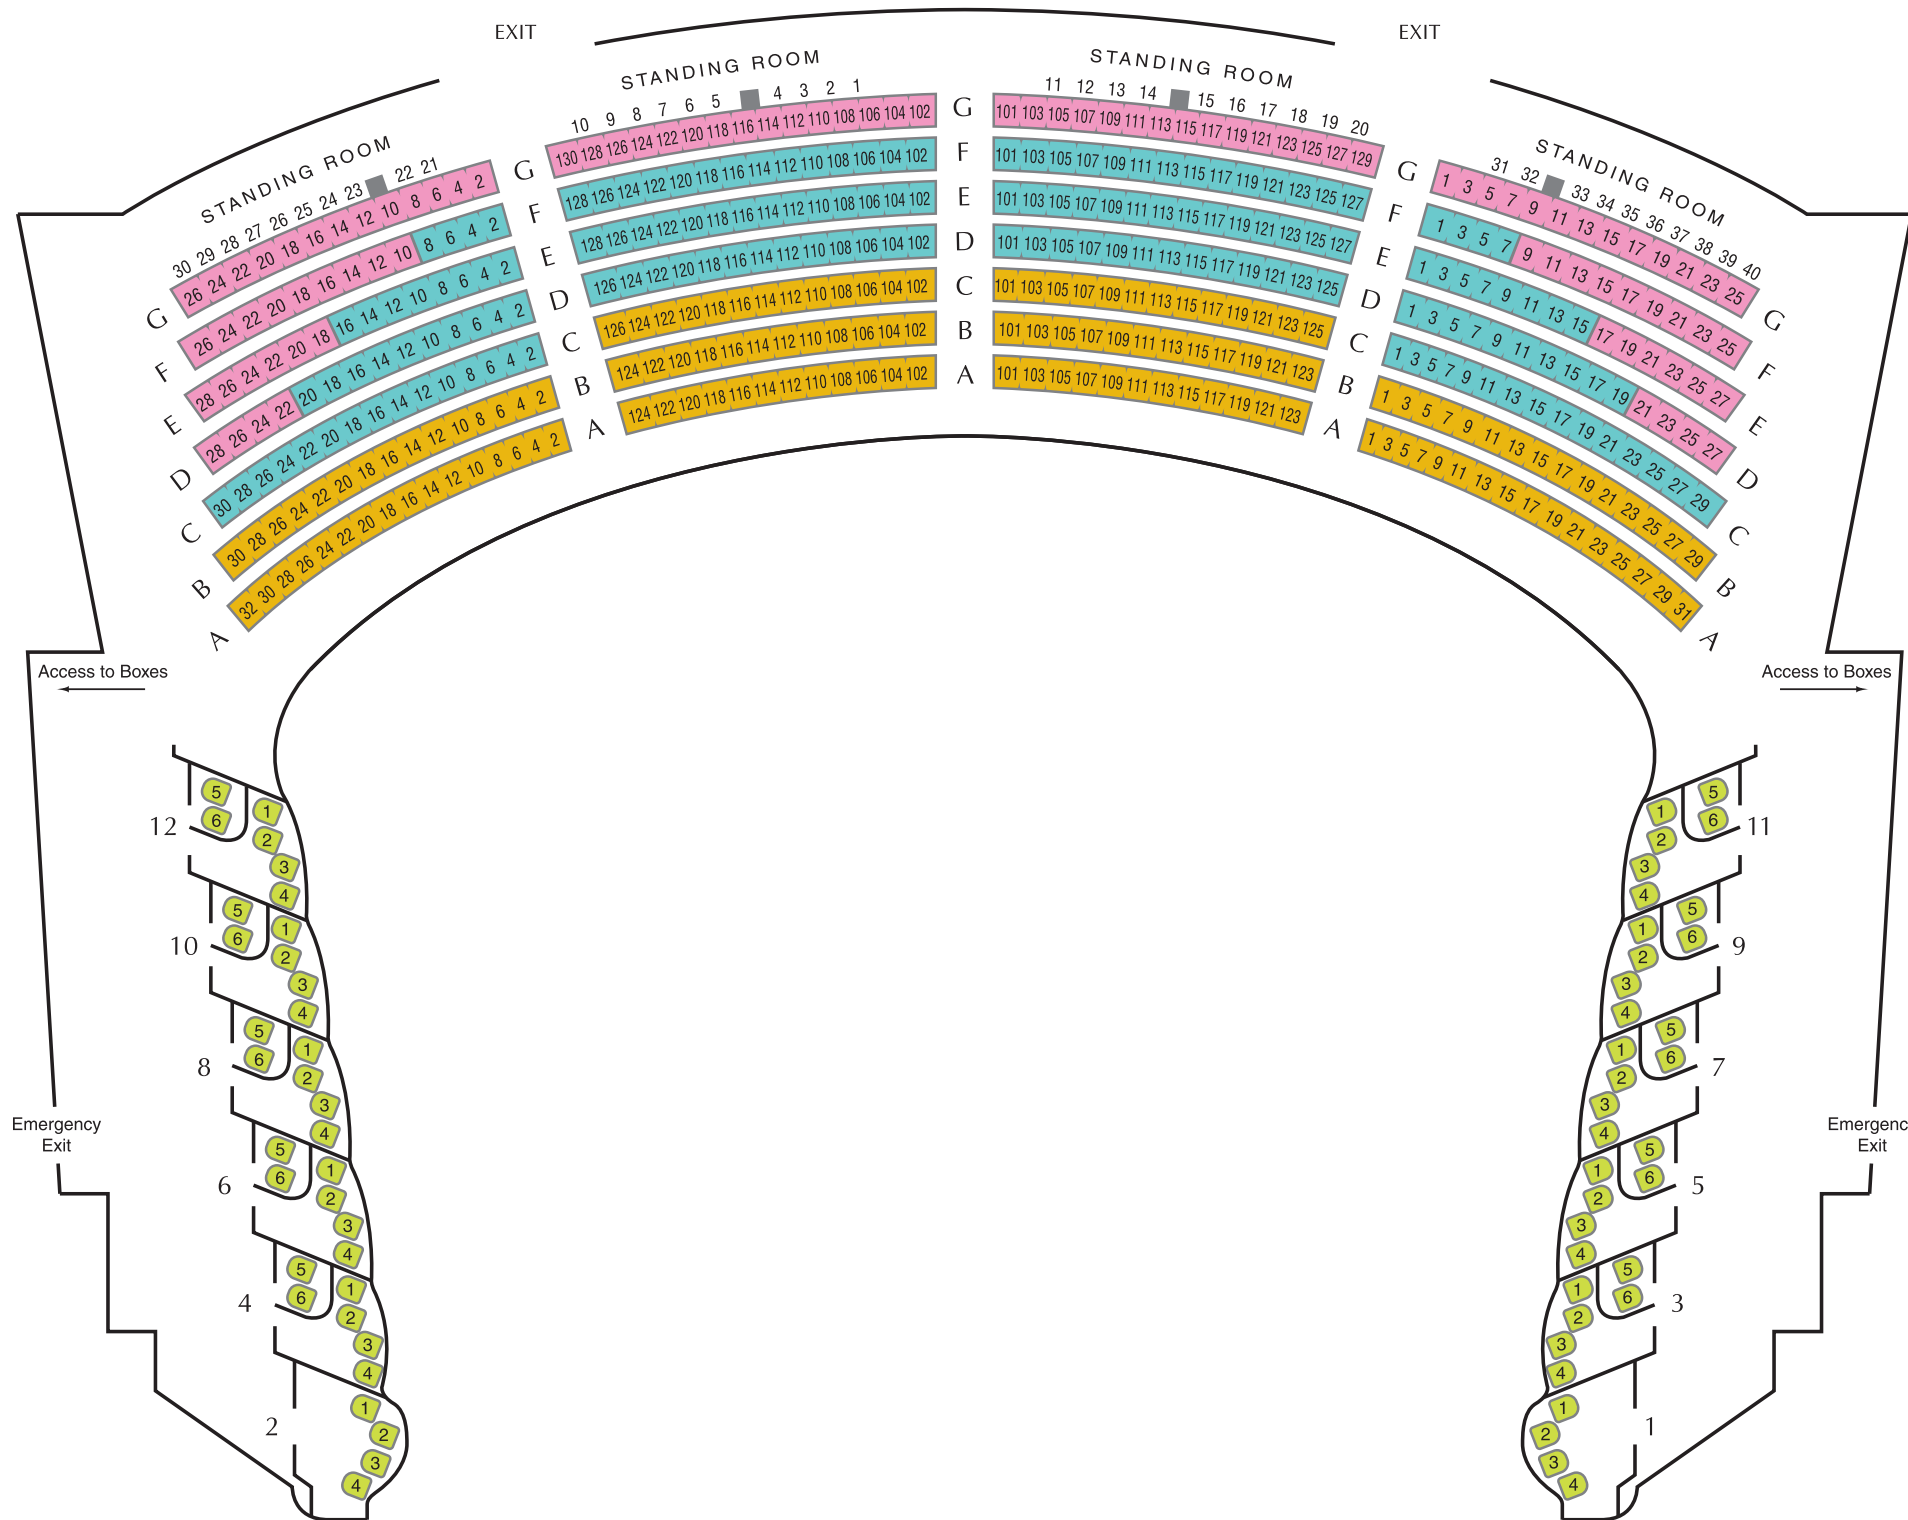

### Primary Seating Sections

- Orchestra Premium Aisle
- Orchestra Premium
- Orchestra Prime
- Orchestra Front Side
- Orchestra Balance
- Orchestra Rear
- Standing Room

FAMILY CIRCLE

BALCONY

DRESS CIRCLE

GRAND TIER

PARTERRE

ORCHESTRA

**Primary Seating Sections**

- Grand Tier Premium
- Grand Tier Prime
- Grand Tier Balance
- Grand Tier Box Front
- Grand Tier Box Rear

FAMILY CIRCLE

BALCONY

**DRESS CIRCLE**

GRAND TIER

PARTERRE

ORCHESTRA

**Primary Seating Sections**

- Dress Circle Premium
- Dress Circle Prime
- Dress Circle Balance
- Dress Circle Boxes

FAMILY CIRCLE

**BALCONY**

DRESS CIRCLE

GRAND TIER

## Primary Seating Sections

- Family Circle Premium
- Family Circle Prime
- Family Circle Balance
- Family Circle Boxes

Score Desks 1–24 available only through the Metropolitan Opera Guild Education Department. Totally obstructed view.